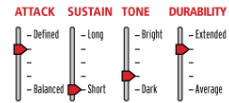

GMAD Batter Clear Drumhead

Genera HD Drumhead

G2 Coated Drumhead

Onyx 2-ply Drumhead