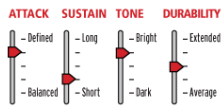

Genera HD Drumhead