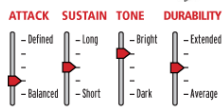

G2 Coated Drumhead

Onyx 2-ply Drumhead